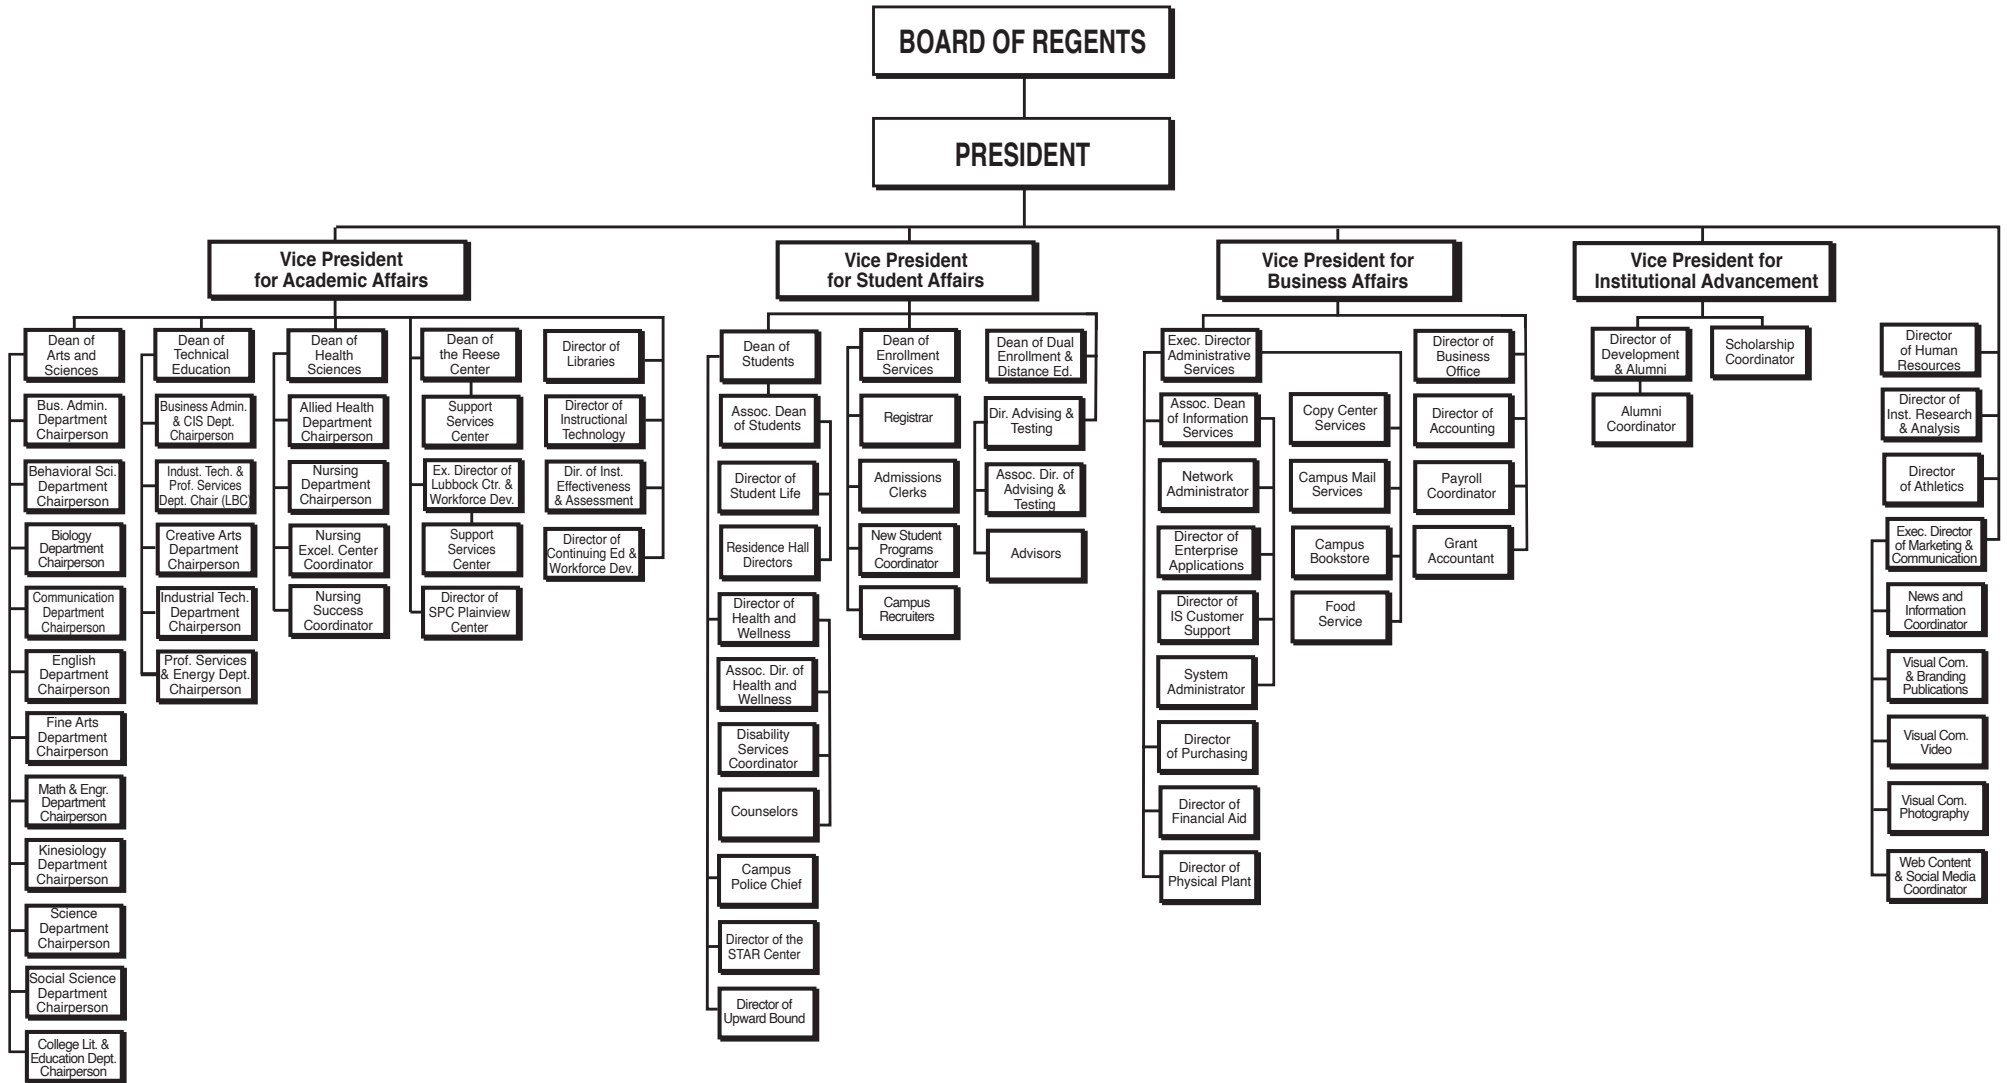

SOUTH PLAINS COLLEGE ORGANIZATIONAL CHART

This Chart represents the organization of instructional, student services, and administrative support units by personnel position and function.